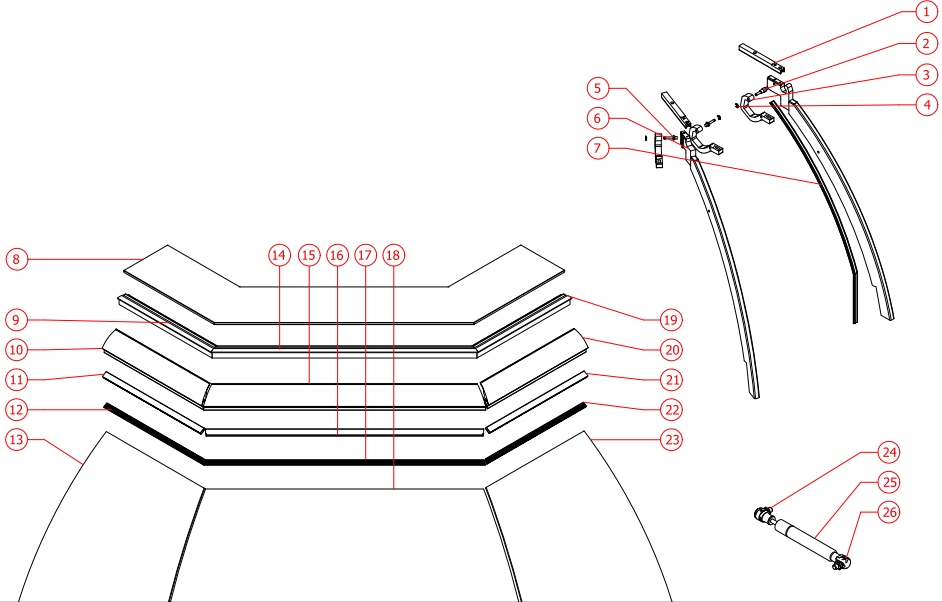

Pre-assembled Structures

Left

Middle

Right

Spare parts

EXTERNAL CURVED CORNER CABINET

Pre-assembled Structures

Left

Middle

Right

Spare parts

EXTRA

Optional Profile Systems

Lighting Profile

Base body Profile

Handrail Profile