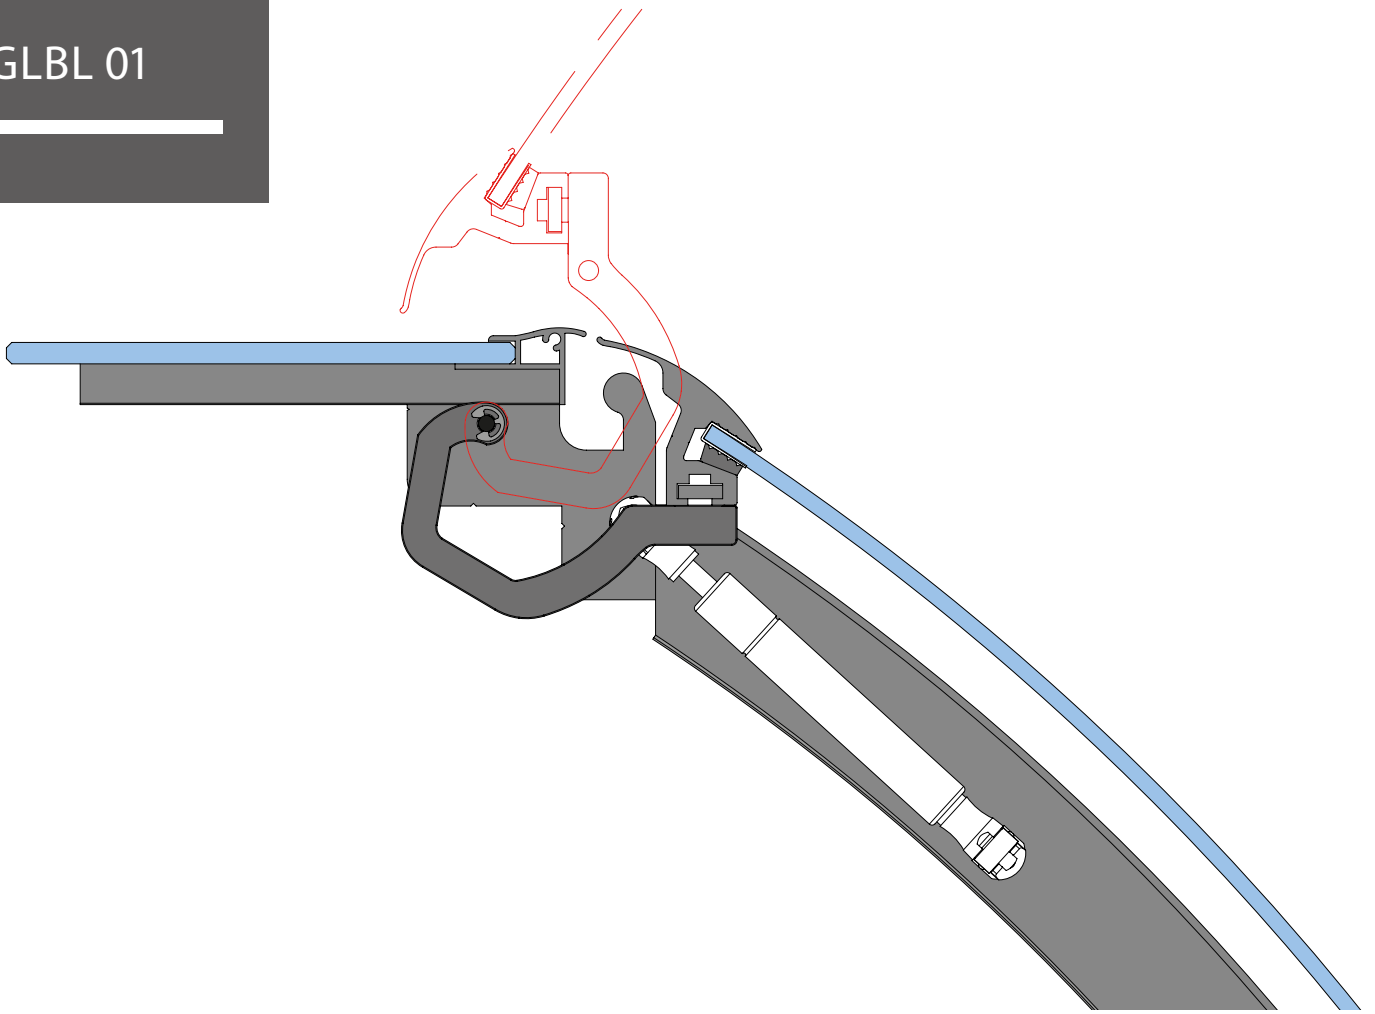

GLOBAL
INDUSTRY

Curved Refrigerated Display Cabinets

Adaptable Curved Aluminum systems for the lift-up glass opening

for single glass of showcases, refrigerated display cases, hot display cases, self-service, neutral and non-food

GLBL 01

Standart Profile Systems

Top Glass Profile

Glass Clamp Profile

Gasket

Clamp support Profile

HOW CAN WE WORK TOGETHER

Send us your glass dimensions