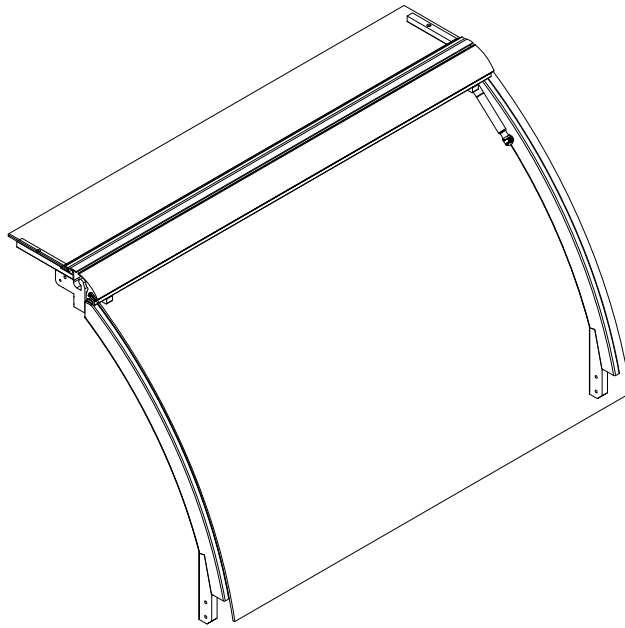

GLBL 01

Standart Profile Systems

Top Glass Profile

Glass Clamp Profile

Gasket

Clamp support Profile

HOW CAN WE WORK TOGETHER

Send us your glass dimensions

or we can advice glass for your section

Chose assembly type

Inside

Outside

Share your project with us

LINEAR CABINET

Pre-assembled Structures

Left

Middle

Right

Spare parts

INTERNAL CORNER CABINET

Pre-assembled Structures

Left

Middle

Right