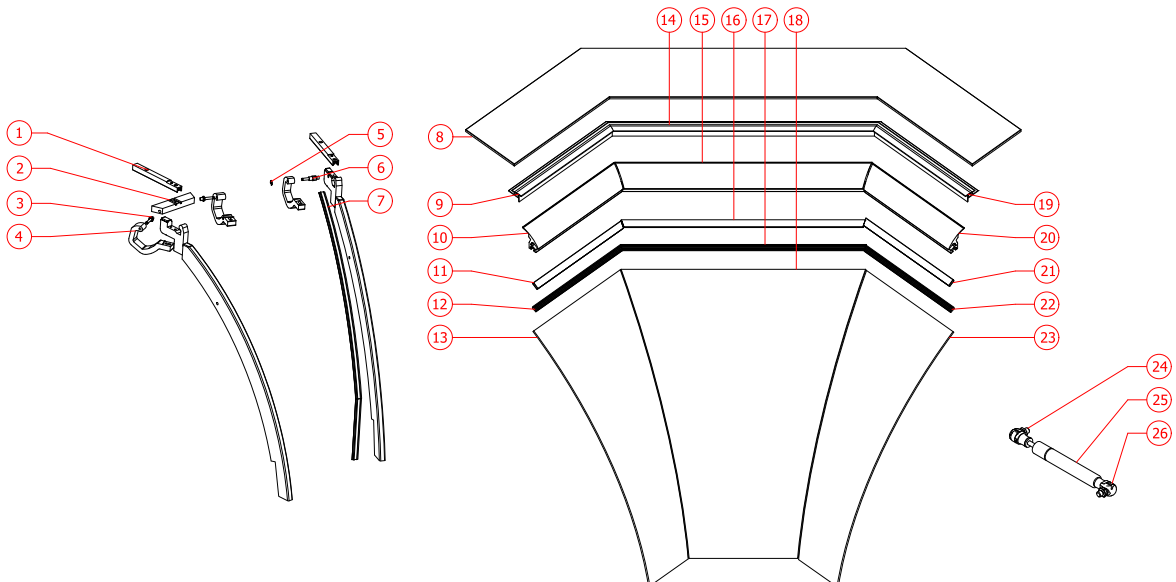

GLBL 01

Standart Profile Systems

Top Glass Profile

Glass Clamp Profile

Gasket

Clamp support Profile

HOW CAN WE WORK TOGETHER

Send us your glass dimensions

Middle

Right

Spare parts

INTERNAL CORNER CABINET

Pre-assembled Structures

Left

Middle

Right

Spare parts

INTERNAL CURVED CORNER CABINET

Pre-assembled Structures

Left

Middle

Right

Spare parts

EXTERNAL CORNER CABINET