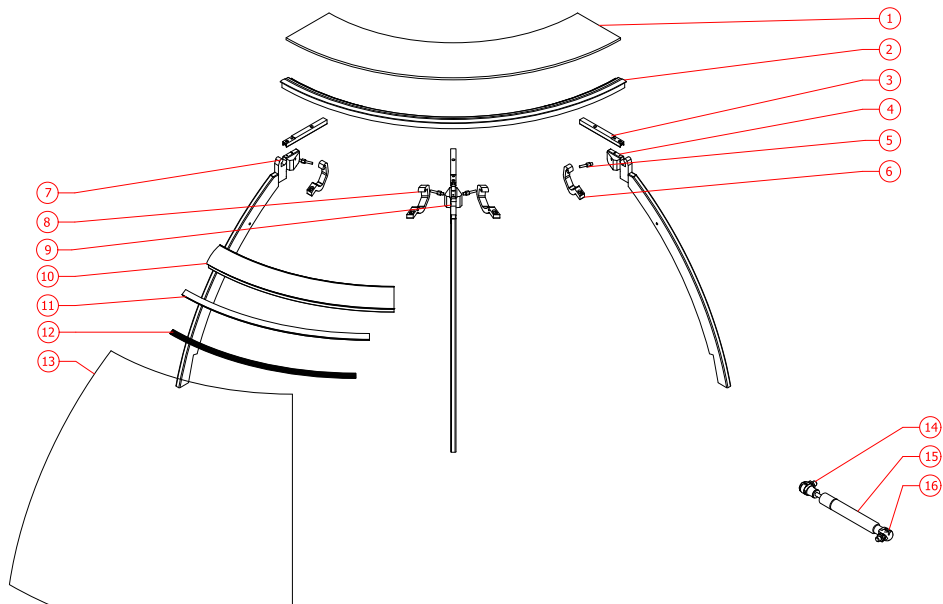

Pre-assembled Structures

Left

Middle

Right

Spare parts

EXTERNAL CURVED CORNER CABINET

Pre-assembled Structures

Left

Middle

Right

Spare parts

EXTRA

Optional Profile Systems

Lighting Profile

Base body Profile

Handrail Profile