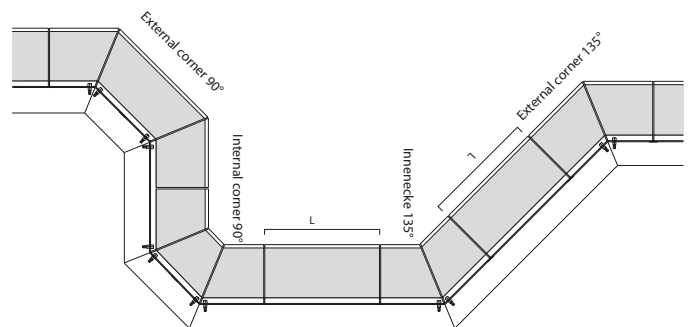

GLBL 01

Standart Profile Systems

Top Glass Profile

Glass Clamp Profile

Gasket

Clamp support Profile

HOW CAN WE WORK TOGETHER

Send us your glass dimensions

or we can advice glass for your section

Chose assembly type

Inside

Outside

Share your project with us

LINEAR CABINET

Pre-assembled Structures

Left

Middle

Right

Spare parts

INTERNAL CORNER CABINET

Pre-assembled Structures

Left

Middle

Right

Spare parts

INTERNAL CURVED CORNER CABINET

Pre-assembled Structures

Left

Middle

Right

Spare parts

EXTERNAL CORNER CABINET