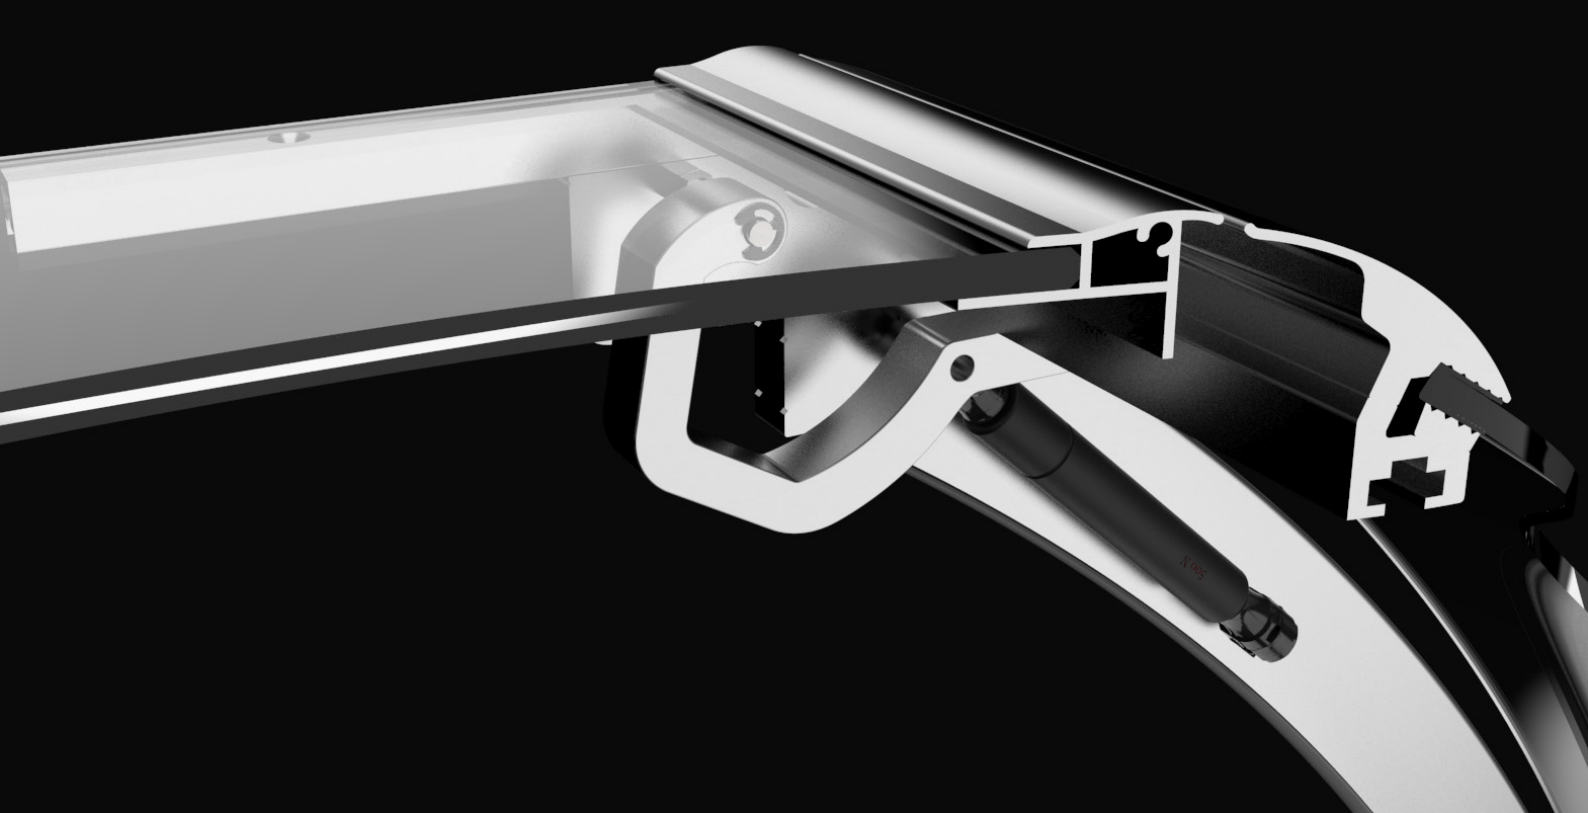

GLOBAL
INDUSTRY

Curved Refrigerated Display Cabinets

Adaptable Curved Aluminum systems for the lift-up glass opening

for single glass of showcases, refrigerated display cases, hot display cases, self-service, neutral and non-food

GLBL 01

Standart Profile Systems

Top Glass Profile

Glass Clamp Profile

Gasket

Clamp support Profile

HOW CAN WE WORK TOGETHER

Send us your glass dimensions