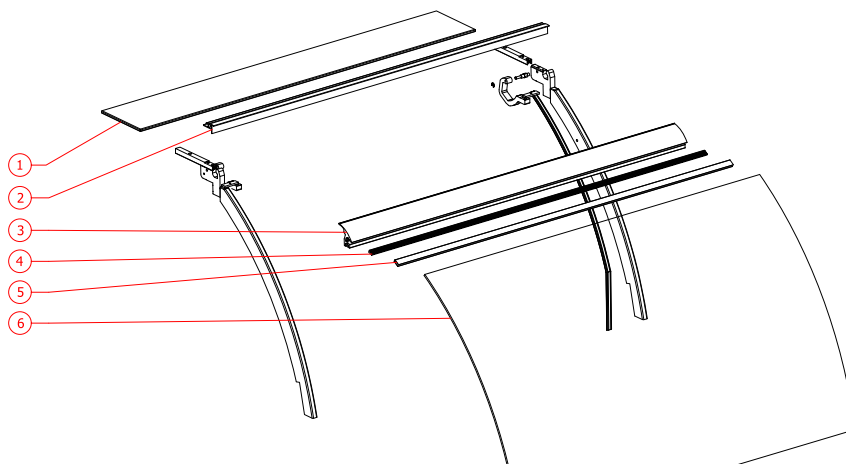

GLBL 01

Standart Profile Systems

Top Glass Profile

Glass Clamp Profile

Gasket

Clamp support Profile

HOW CAN WE WORK TOGETHER

Send us your glass dimensions

or we can advice glass for your section

Chose assembly type

Inside

Outside

Share your project with us

LINEAR CABINET

Pre-assembled Structures

Left

Middle

Right

Spare parts

INTERNAL CORNER CABINET

Pre-assembled Structures

Left

Middle

Right