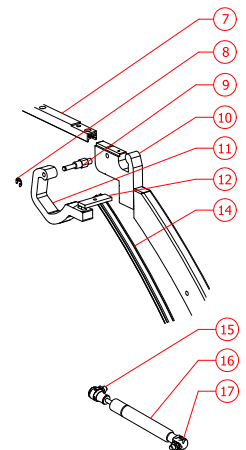

GLBL 01

Standart Profile Systems

Top Glass Profile

Glass Clamp Profile

Gasket

Clamp support Profile

HOW CAN WE WORK TOGETHER

Send us your glass dimensions

or we can advice glass for your section

Chose assembly type

Inside

Outside

Share your project with us

LINEAR CABINET

Pre-assembled Structures

Left

Middle

Right

Spare parts

INTERNAL CORNER CABINET

Pre-assembled Structures

Left

Middle

Right