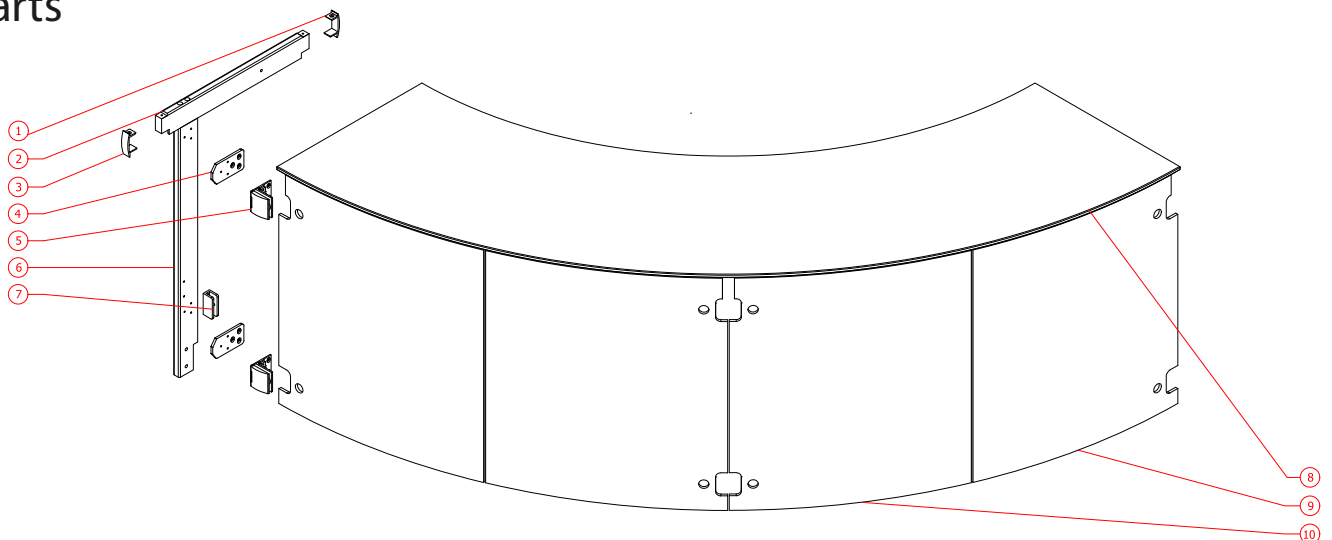

Left

Middle

Right

Spare parts

EXTERNAL CURVED CABINET HORIZONTAL HINGE

Pre-assembled Structures

Left

Middle

Right

Spare parts

EXTRA

Optional Profile Systems

Lighting Profile

Lighting Profile End Cap

Base body Profile

Handrail Profile