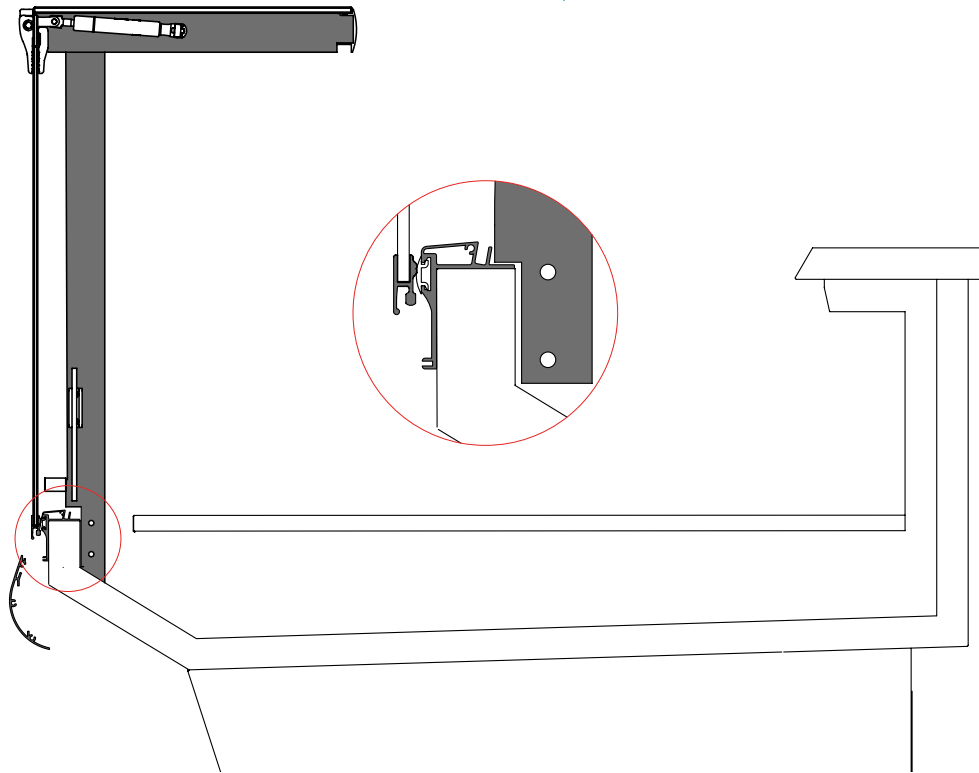

Left

Middle

Right

Spare parts

EXTERNAL CURVED CABINET HORIZONTAL HINGE

Pre-assembled Structures

Left

Middle

Right

Spare parts

EXTRA

Optional Profile Systems

Lighting Profile

Lighting Profile End Cap

Base body Profile

Handrail Profile