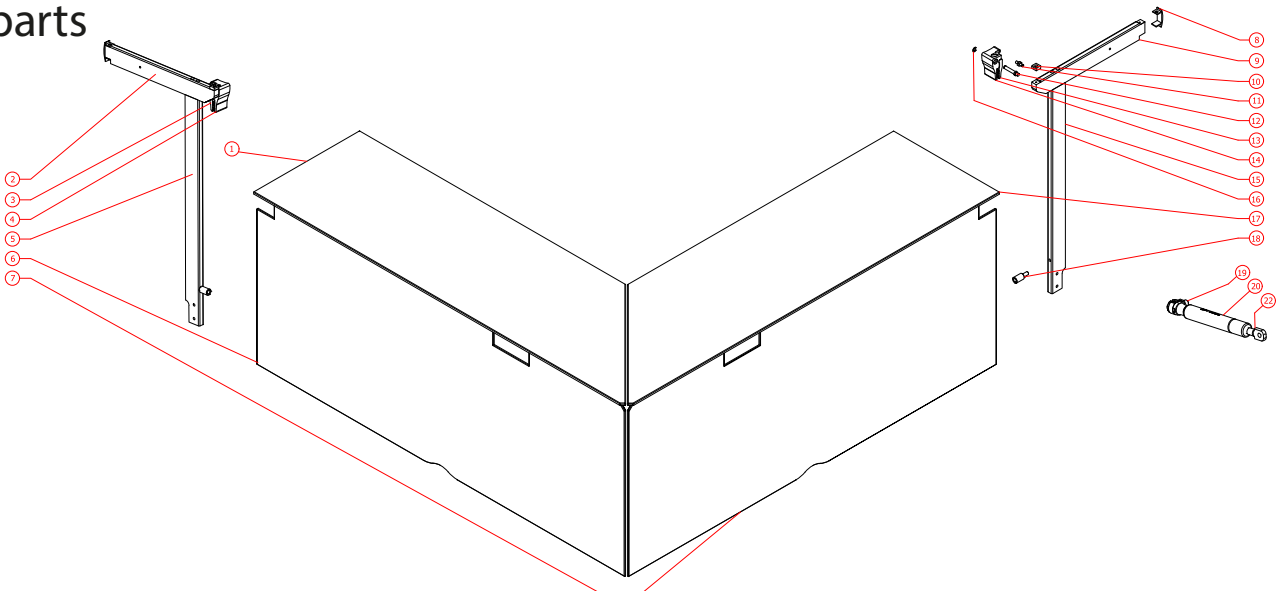

Left

Middle

Right

Spare parts

EXTERNAL CURVED CABINET HORIZONTAL HINGE

Pre-assembled Structures

Left

Middle

Right

Spare parts

EXTRA

Optional Profile Systems

Lighting Profile

Lighting Profile End Cap

Base body Profile

Handrail Profile