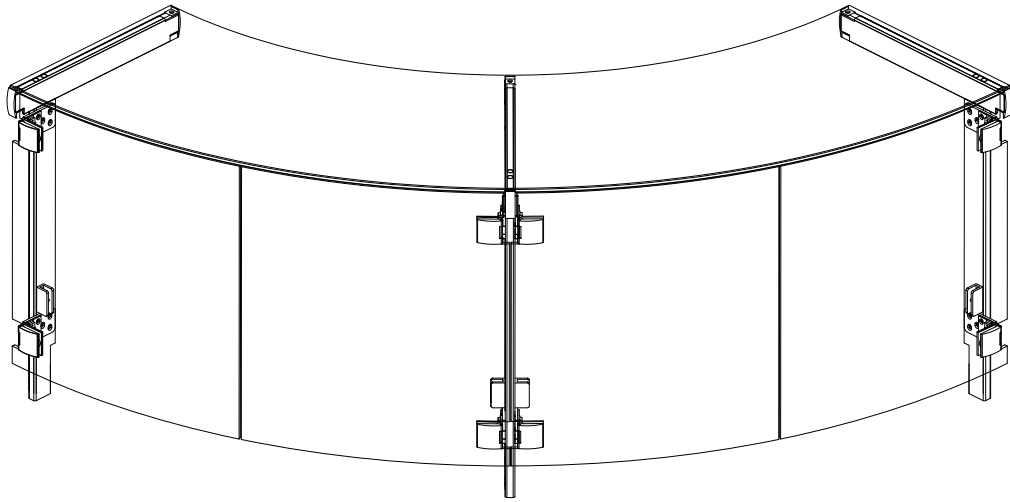

Left

Middle

Right

Spare parts

EXTERNAL CURVED CABINET HORIZONTAL HINGE

Pre-assembled Structures

Left

Middle

Right

Spare parts

EXTRA

Optional Profile Systems

Lighting Profile

Lighting Profile End Cap

Base body Profile

Handrail Profile