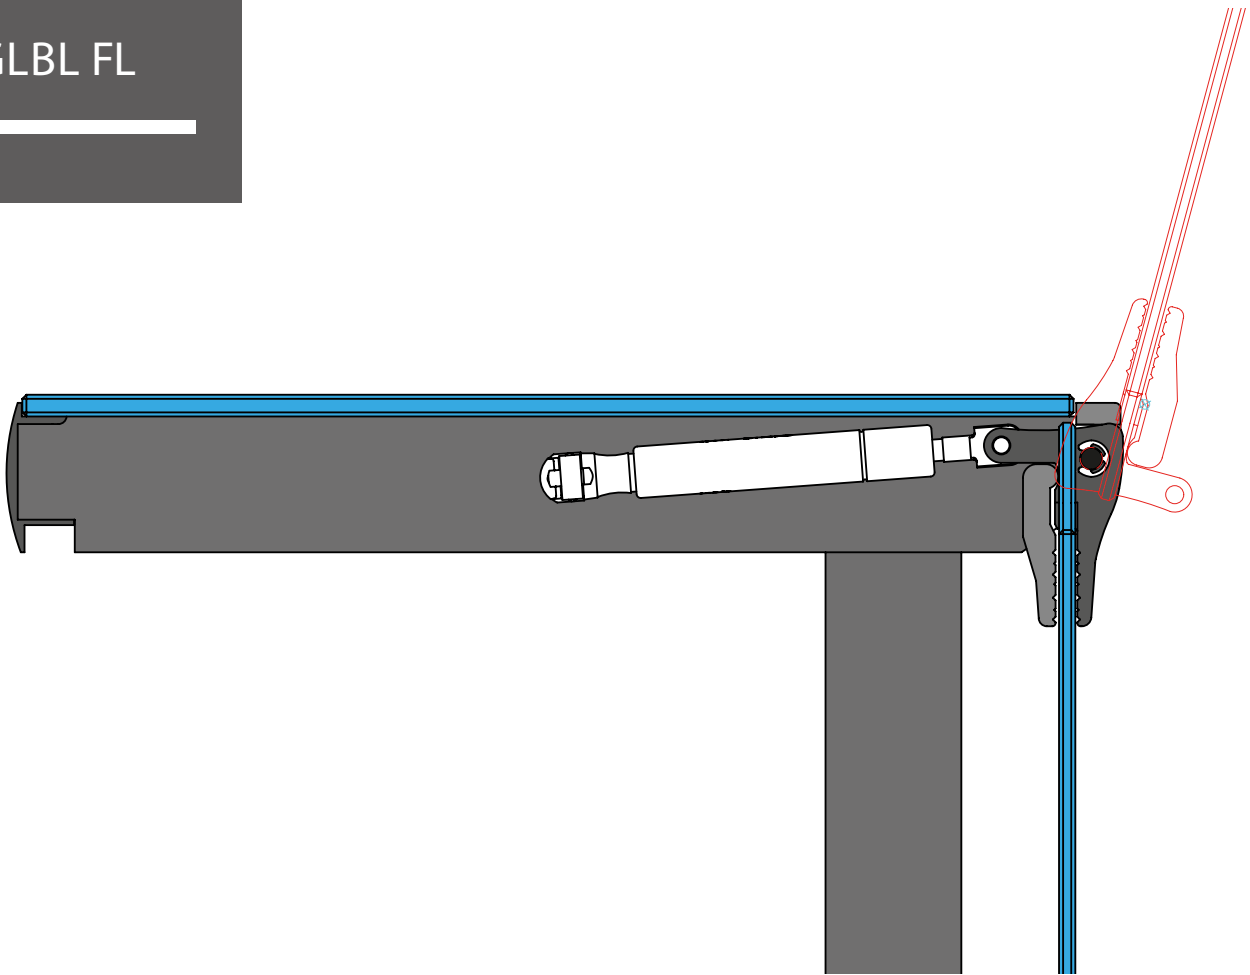

GLOBAL

INDUSTRY

Flat Refrigerated Display Cabinets

Adaptable Flat Aluminum systems for the lift-up glass opening

for single glass of showcases, refrigerated display cases, hot display cases, self-service, neutral and non-food

GLBL FL

Advantages of the system

Minimum gap between glasses

Maximum opening angle

HOW CAN WE WORK TOGETHER

Send us your glass dimensions

or we can advice glass for your section

Chose assembly type