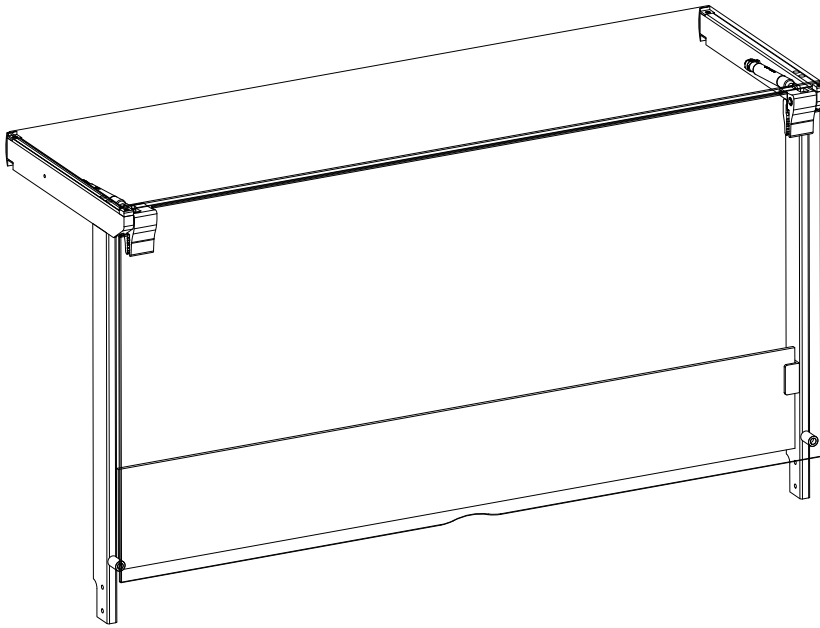

GLOBAL

INDUSTRY

Flat Refrigerated Display Cabinets

Adaptable Flat Aluminum systems for the lift-up glass opening

for single glass of showcases, refrigerated display cases, hot display cases, self-service, neutral and non-food

Inside

Outside

Share your project with us

LINEAR CABINET

Pre-assembled Structures

Left

Middle

Right